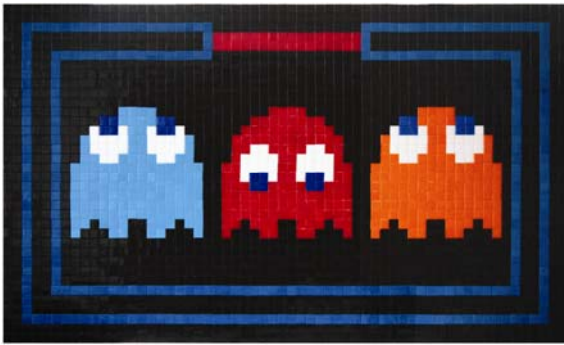

Break Out Part I - III, 2007
Ceramic tiles on board
Je 49,5 x 67,5 cm

Prisoners, 2007
Ceramic tiles on board
71,5 x 119 cm