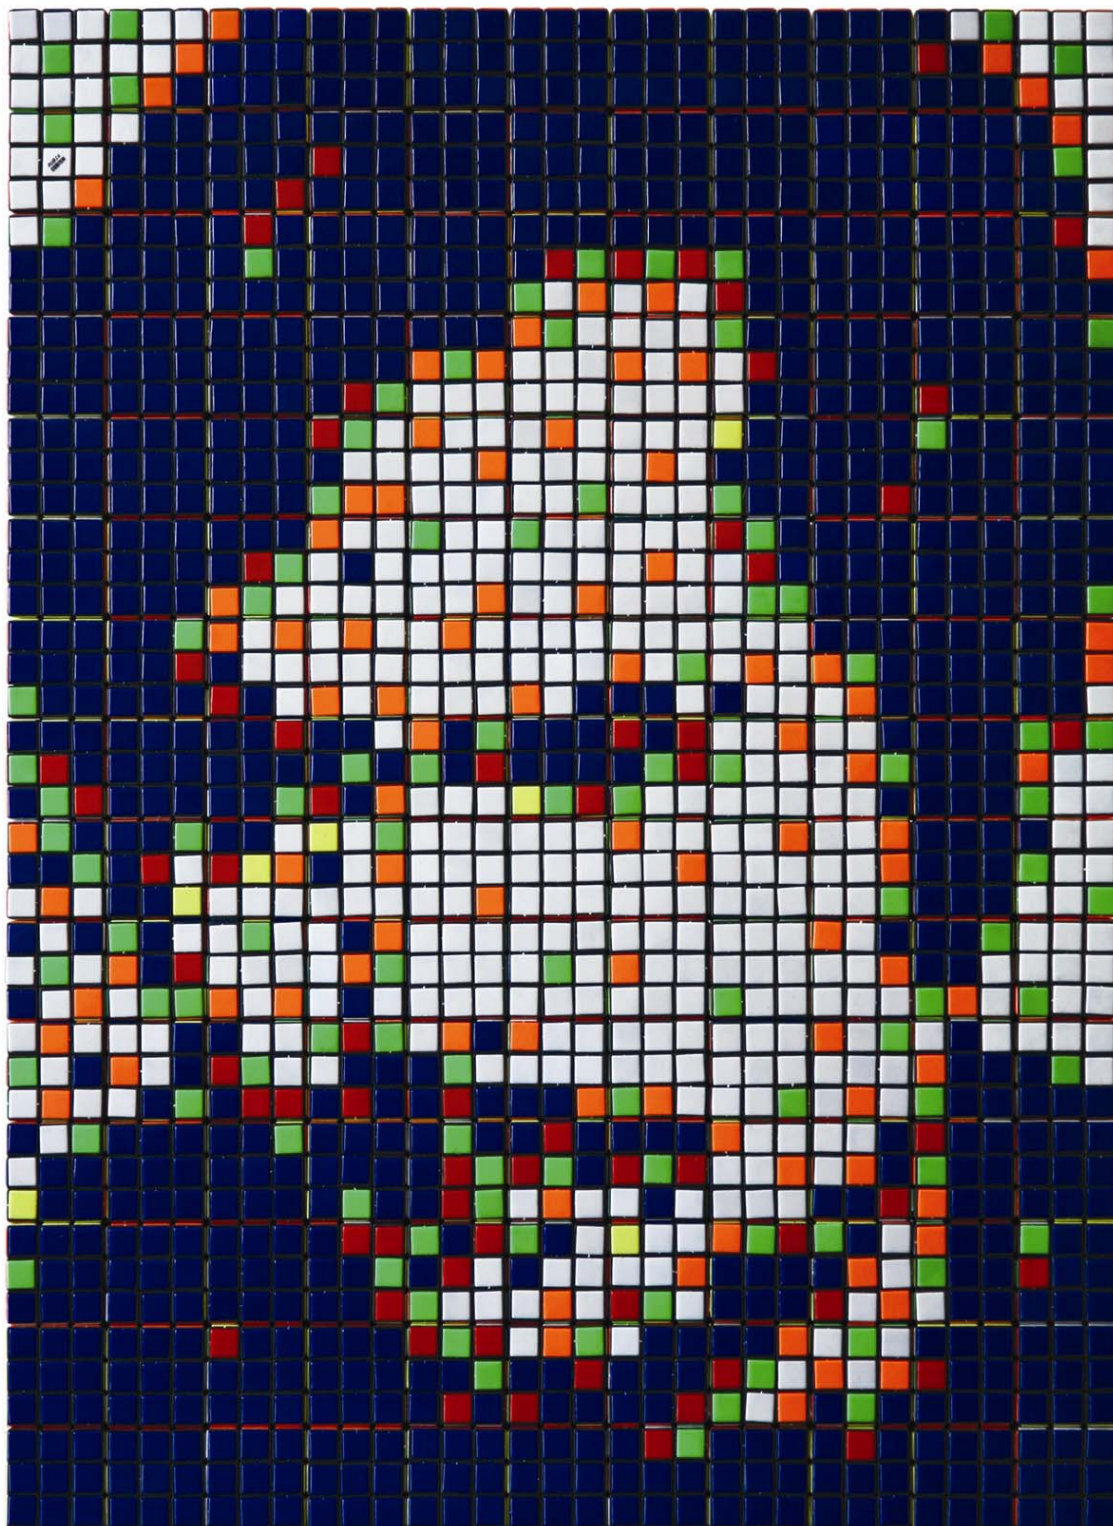

Andreas Baader

Rubik RAF (Detail), 2007
Rubik's cubes on board
83,5 x 61 x 5,5 cm