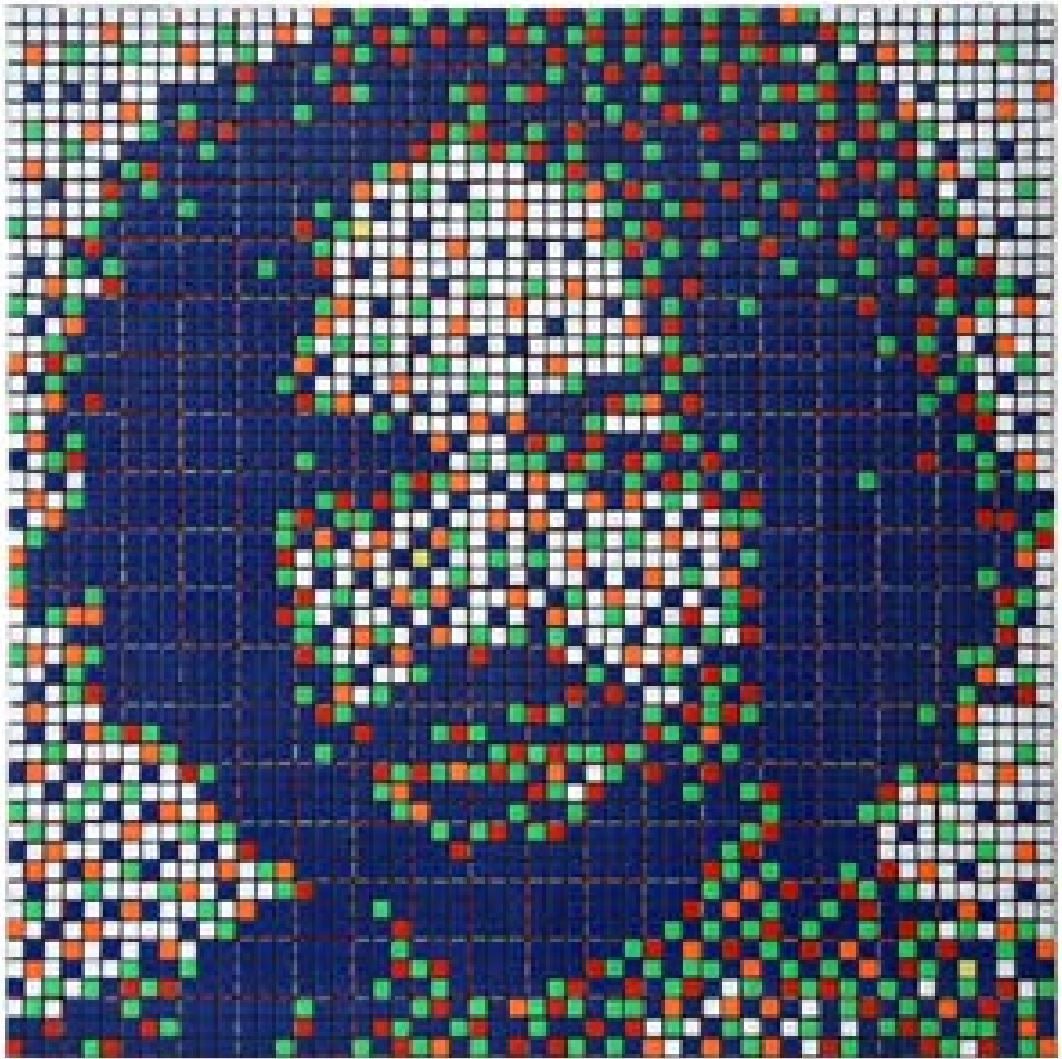

Rubik Frankenstein, 2007
Rubik's cubes on board
89 x 66,5 x 5,5 cm

Rubik Kiss, 2007
Rubik's cubes on board
83,5 x 61 x 5,5 cm

Rubik Charles Manson, 2007
Rubik's cubes on board
100 x 100 x 5,5 cm