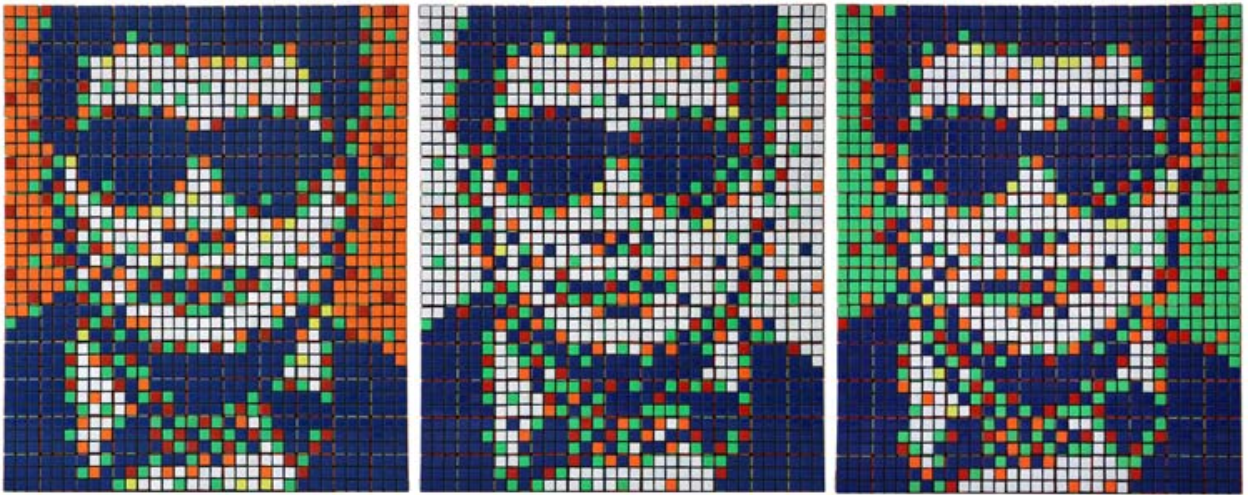

Rubik Charles Manson, 2007
Rubik's cubes on board
100 x 100 x 5,5 cm

Rubik Frankenstein, 2007
Rubik's cubes on board
89 x 66,5 x 5,5 cm

Rubik Kiss, 2007
Rubik's cubes on board
83,5 x 61 x 5,5 cm

Orange Carlos (Detail von 3 Little Carlos), 2007
Rubik's cubes
72 x 61 x 5,5 cm