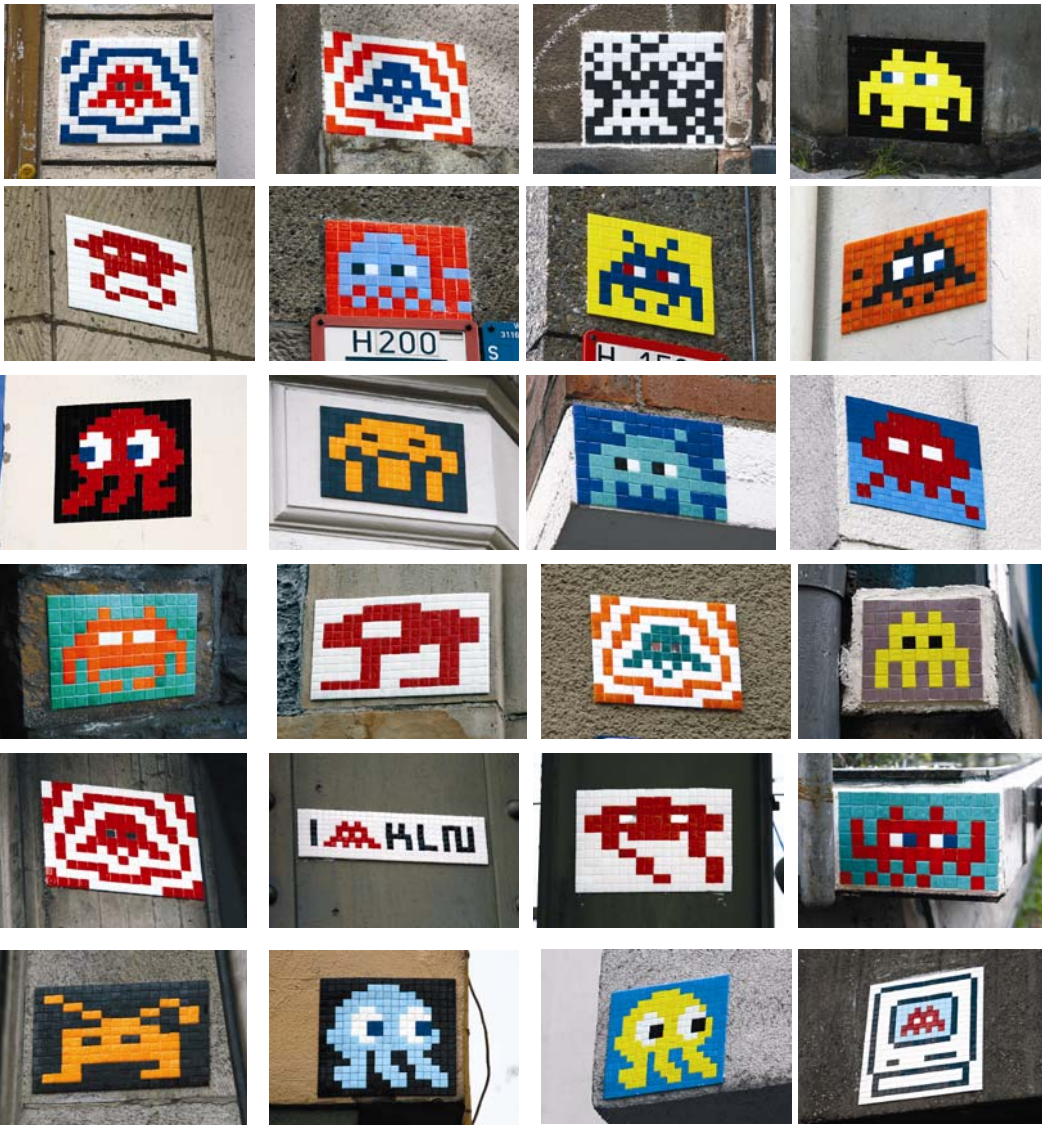

I  **KLN***

INVASION : SUCCESSFUL

SPACE INVADERS : 24

SCORE : 420 Points

*** I INVADE KÖLN**

By SPACE INVADER 2006-2007

| | | | |
|--------|--------|--------|--------|
| KLN_01 | KLN_02 | KLN_03 | KLN_04 |
| KLN_05 | KLN_06 | KLN_07 | KLN_08 |
| KLN_09 | KLN_10 | KLN_11 | KLN_12 |
| KLN_13 | KLN_14 | KLN_15 | KLN_16 |
| KLN_17 | KLN_18 | KLN_19 | KLN_20 |
| KLN_21 | KLN_22 | KLN_23 | KLN_24 |